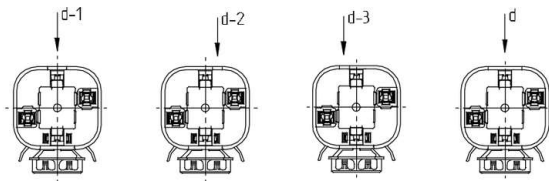

## Lampholders for compact fluorescent lamps

26.745.1721

G24 / GX24

colour	pkg.	wt.	part no.
white	250	11 g	26.745.1721.50

Key: d-2 (18 Watt)

Approval: additional cULus

For lamps TC-D, TC-T

Snap in foot 10 x 20 mm

Housing: PBT

- Please note the base diameter (max.  $\varnothing$  61 mm) for lamps with base GX24.
- If required snap in foot 26.745.-404.50 can be supplied separately.

T 140		 0.5 - 1.0 mm <sup>2</sup>	 18 AWG 0.5 - 1.0 mm <sup>2</sup>	 0.6 - 1.0 mm
-------	---	--	--	---