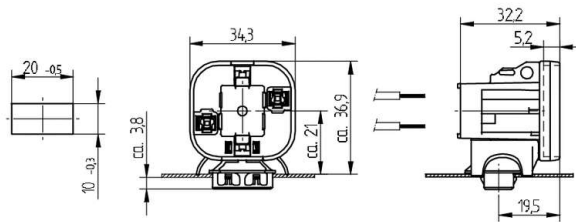

## Lampholders for compact fluorescent lamps

26.745.1721

G24 / GX24

colour	pkg.	wt.	part no.
white	250	11 g	26.745.1721.50

Key: d-2 (18 Watt)

Approval: additional cULus

For lamps TC-D, TC-T

Snap in foot 10 x 20 mm

Housing: PBT

- Please note the base diameter (max.  $\varnothing$  61 mm) for lamps with base GX24.
- If required snap in foot 26.745.-404.50 can be supplied separately.

T 140		 0.5 - 1.0 mm <sup>2</sup>	 18 AWG 0.5 - 1.0 mm <sup>2</sup>	 0.6 - 1.0 mm
-------	---	--	--	---